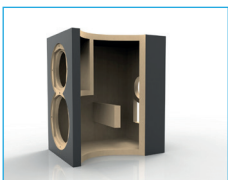

### Brand New Custom-Designed Concentric Driver

A new wide-surround tweeter enhances its low and high frequency extension allowing for improved blending with the midrange driver. An entirely new mid-range design features a larger diameter voice coil, new aluminum cone profile, new low-profile surround, and an all-new neodymium magnet assembly.

### Newly Developed 5.25-inch Aluminum Woofer

A newly developed single piece aluminum dished cone results in improved stiffness. Combined with an oversized magnet, large diameter voice coil, and extended pole piece, these changes result in improved accuracy and bass dynamics.