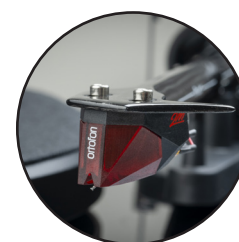

D  
E  
B  
U  
T  
**E**

Hand-made in EU!

Carbon tonearm incl.  
pre-adjusted Ortofon 2M Red

# Debut **E** Carbon

The entry into HiFi with carbon tonearm

UVP 499€ (inkl. MwSt.)

- Quality hand-made in Europe
- 8,6" one-piece carbon fiber tonearm
- Pre-adjusted Ortofon 2M Red cartridge
- Electronic speed switch on the bottom
- High quality MDF chassis
- Available in high gloss black, white and walnut finish
- Precision belt drive
- Heavy steel platter
- Semi-symmetrical cable with metal connectors
- Gold plated RCA connectors
- Silicon-damped tonearm lift
- Dust cover & felt mat included

Walnut: 

High gloss: 

**Speed:** 33, 45/(78) (electronic speed change)

**Drive principle:** belt drive

**Platter:** 300mm, 1.7kg heavy steel platter with felt mat

**Platter bearing:** high precision stainless steel axle in bronze bushing

**Wow & flutter:** 33: +/-0,22%; 45: +/-0,21%

**Speed drift:** 33: +/-0,80%; 45: +/-0,85%

**Signal to noise:** 65dB

**Tonearm:** 8,6" one-piece carbon tonearm

**Effective arm length:** 218,5 mm

**Overhang:** 18,5mm