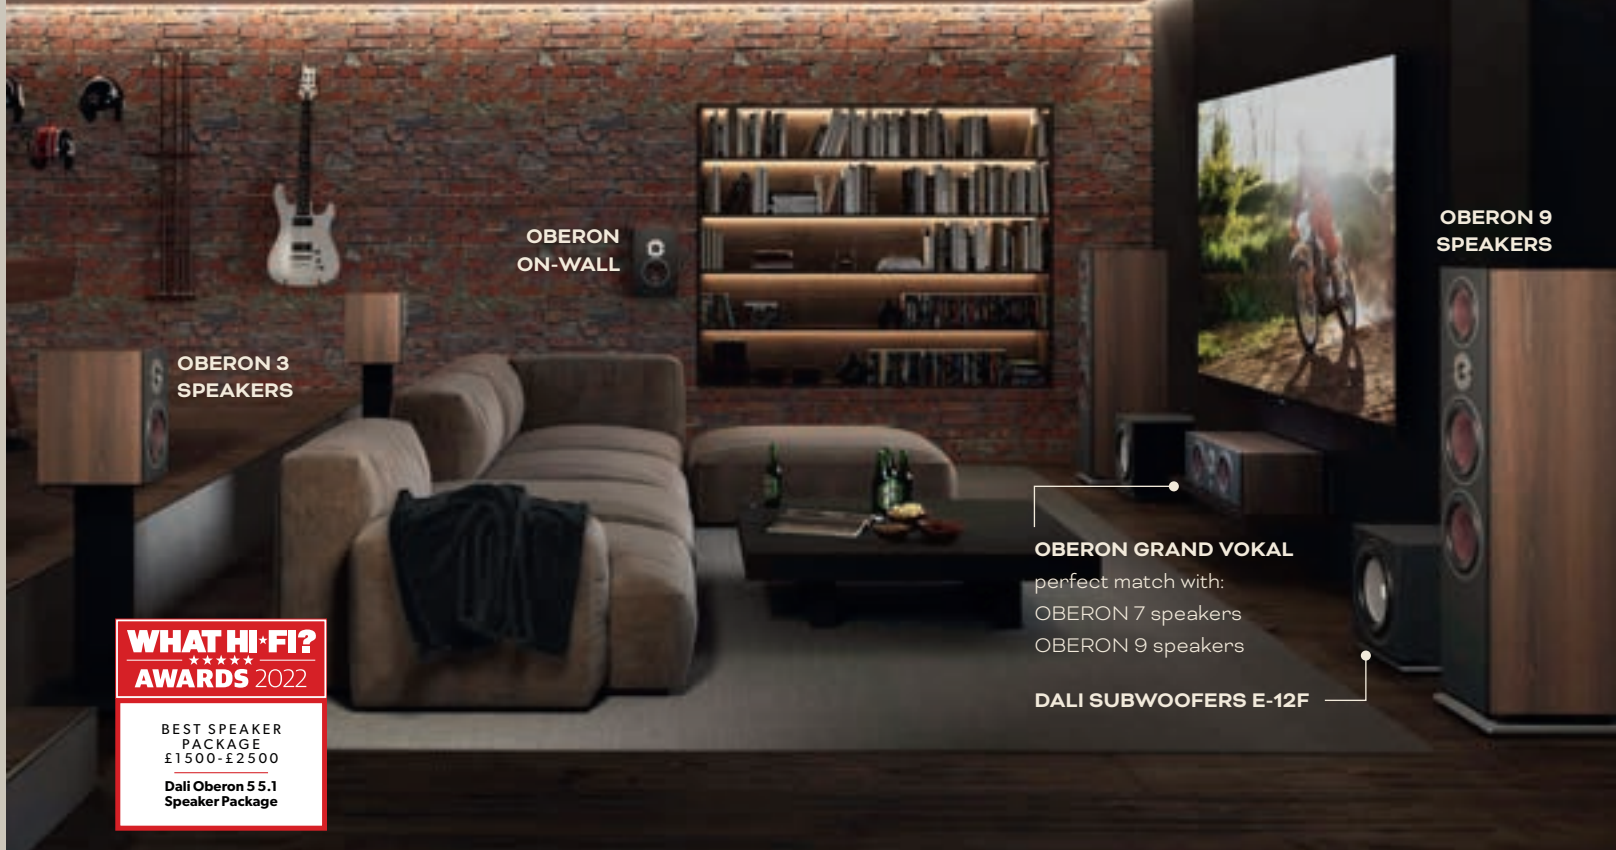

DALI OBERON bringing experiences to life.

WHAT HI-FI?
*****
AWARDS 2022

BEST SPEAKER PACKAGE
£1500-£2500
Dali Oberon 5.1 Speaker Package

OBERON GRAND VOKAL
perfect match with:
OBERON 7 speakers
OBERON 9 speakers
DALI SUBWOOFERS E-12F

T DETAIL AND
OME THEATRE AND
wondering what the