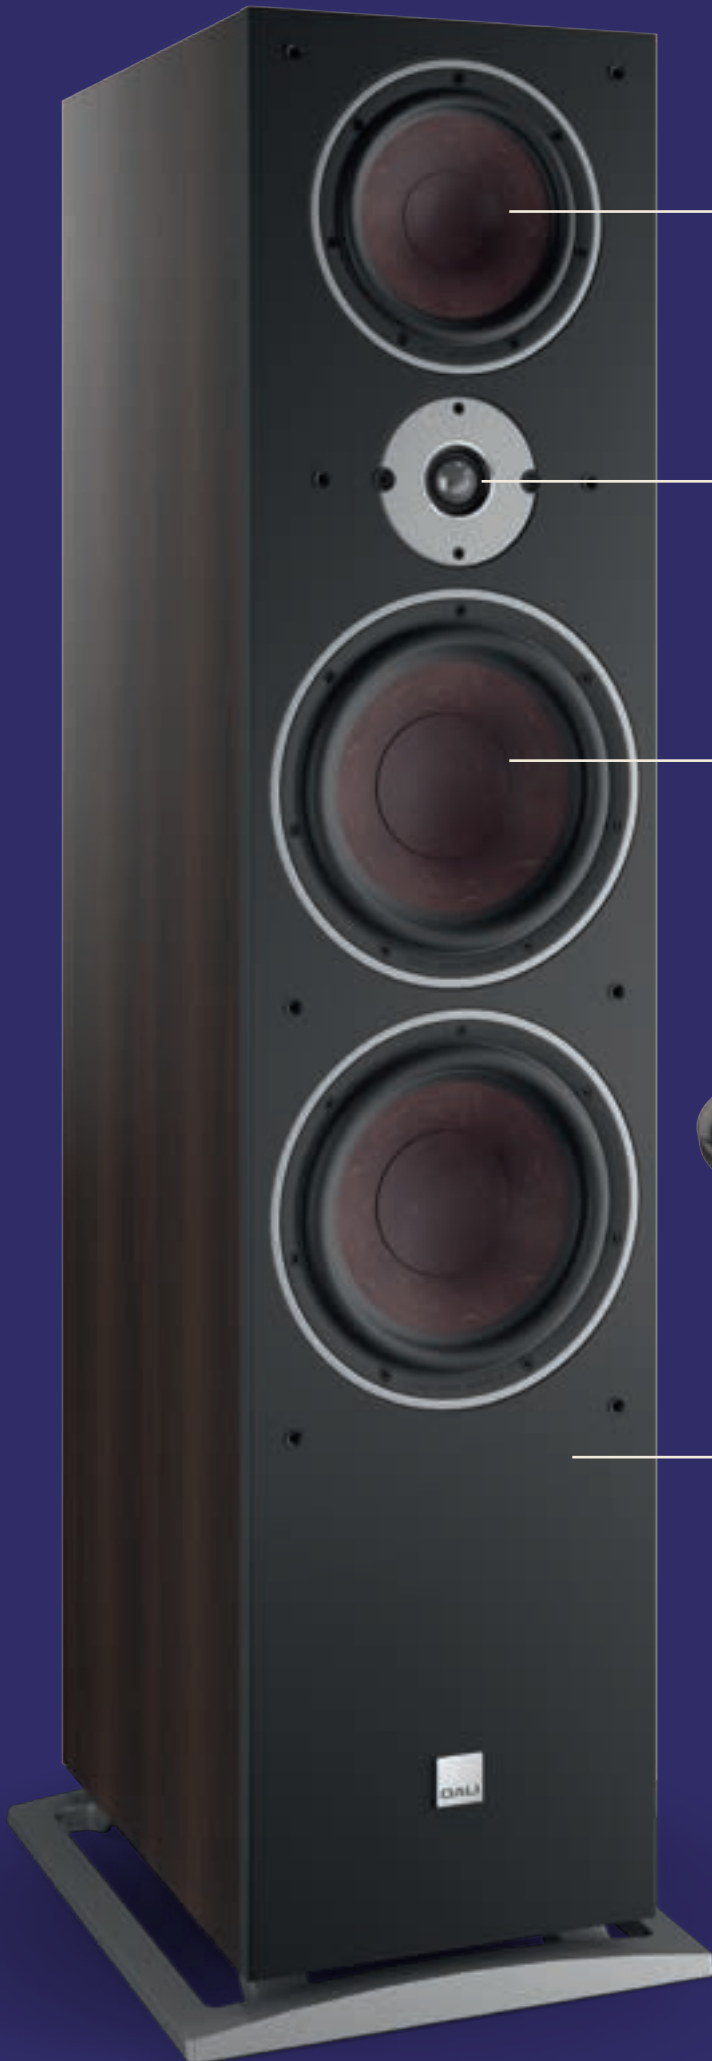

DALI OBERON IN DEPTH

7" Mid Range Woofer

The woofers feature DALI's signature **wood-fibre cone**. The stiff but lightweight construction is supported in a low-loss surround, revealing the micro-details in your music with unswerving accuracy

Tweeter

The brand new 29 mm soft dome tweeter is built from material that is less than half the weight of most rivals (0.06mg per mm²) – keeping voice coil motion to a minimum to eradicate distortion

Twin 9" Woofers

Supported by twin 9" bass woofers. All three low loss drivers are optimised with a new wood fibre structured cone dedicated to reproducing the delicate midrange and bass frequency area. And when combined with the low loss surround and spider suspension, the OBERON 9 woofer reproduces the most minute details in the signal, unfiltered and with high accuracy.

SMC Technology

The **magnet motor** features a pole piece capped with SMC (soft magnetic compound), resulting in an improved flux field and dramatically reduced mechanical distortion

Cabinet Design

The cabinets are constructed from **rigid MDF board** with high-grade vinyls. Acoustic damping is carefully applied, leaving the reverse side of the front baffle undamped in order to produce more precise bass from the rear-mounted bass ports

We believe the science of sound should always be in service to the magic of music.