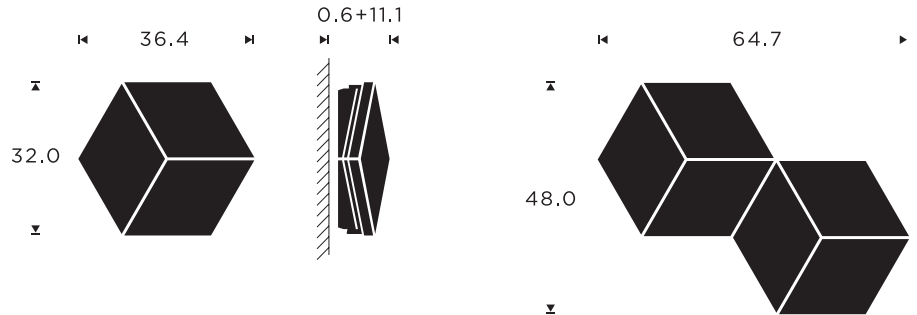

Product Dimensions

Basic

PRODUCT DIMENSIONS (W X H X D)

36.4 x 32.0 x 11.1 cm

WEIGHT

15 kg (8 tiles setup)

PLACEMENT

Wall

RECOMMENDED ROOM SIZE

20-100 m² / 200-1000 ft²

SYSTEM DIMENSIONS

Tile with fabric and star rail mounting system:

36.4 x 32.0 x 11.1

The star rail system makes a 6 mm air gap between cabinet and wall

SYSTEMS MAXIMUMS

Maximum amplifier tiles: 10

Maximum speaker tiles: 40

Acoustic damper tiles: unlimited

Amplifier tile

WEIGHT

2.0 kg + 0.4 kg (fabric cover)

POWER AMPLIFIERS

8 x 80 Watt (Class D)

MAXIMUM SPEAKERS PER AMPLIFIER

4

CABINET COLOR

Black

CONNECTIONS

- 4 x Speaker 4-Wire Output
- 1 x Optical-In
- 1 x Power Link (RJ45)
- 1 x Comm In (Amplifier Input)
- 1 x Comm Out (Amplifier Output)
- 1 x USB-B
- 1 x Power