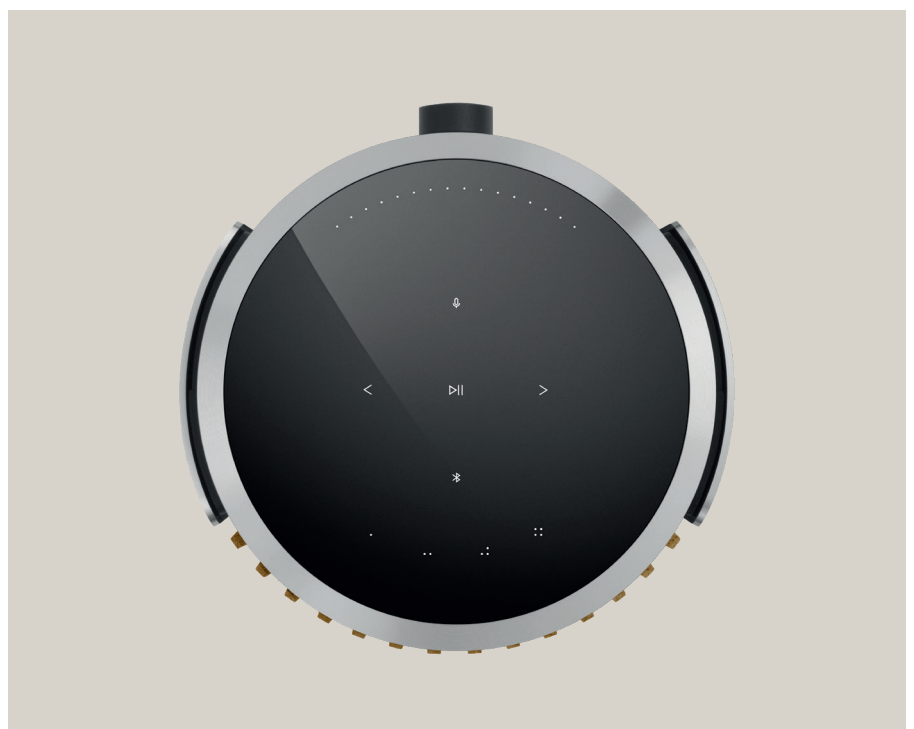

Fidelity from every angle

We've crafted three new speakers: a surround-sound powerhouse, a standalone masterpiece and a stirring stereo experience. The twist? They're all the same speaker.

Beolab 8 is the embodiment of versatility. Hear it shine on its own, sing in any set up and perform wherever you place it.

Why you'll love it

-  Groundbreaking, room-shaking sound.
-  High-resolution wireless streaming built in.
-  Maps your room for peak playback.
-  Plays anywhere. Table, floor, wall, it's your call.
-  Future-ready: swappable covers and upgradeable parts.

Measurements

Basic

PRODUCT DIMENSIONS

On a table or shelf:
16.5 W x 29 H x 18.9 D cm

On the floor:
30.0 W x 114.0 H x 30 D cm

Wall mounted:
16.5 W x 27.9 H x 21.5 D cm

WEIGHT

Speaker only: 4.1 kg