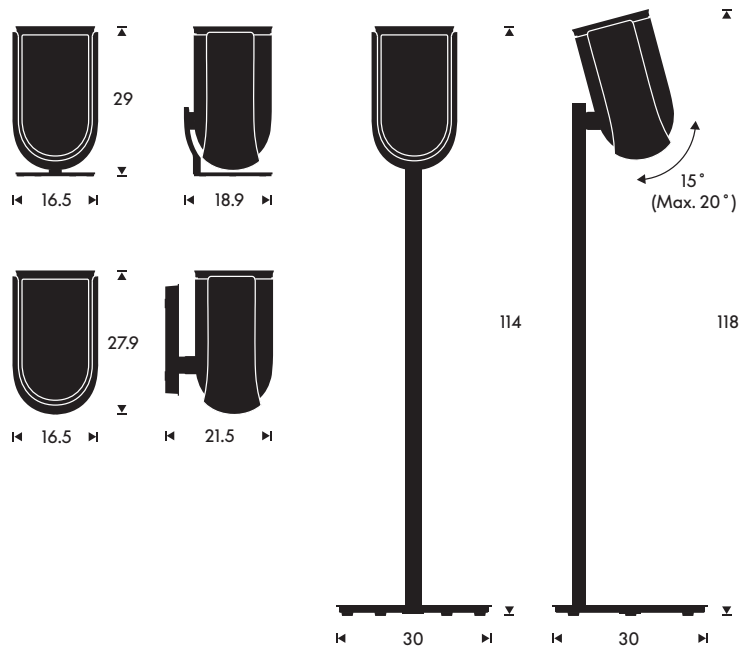

Measurements

Basic

PRODUCT DIMENSIONS

On a table or shelf:
16.5 W x 29 H x 18.9 D cm

On the floor:
30.0 W x 114.0 H x 30 D cm

Wall mounted:
16.5 W x 27.9 H x 21.5 D cm

WEIGHT

Speaker only: 4.1 kg

RECOMMENDED ROOM SIZE

10 - 50 m²

MATERIALS

Aluminium
Fabric / Wood
Polymer

PLACEMENT

Table, shelf, floor or wall mounted

OPERATING CONDITIONS

Temperature: 0-40° C
Humidity: 30-70% RH